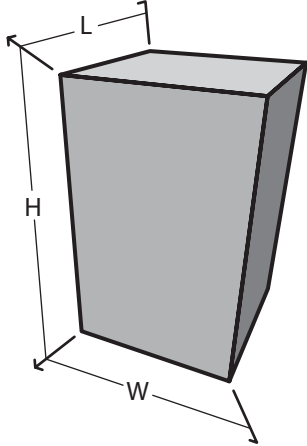

Sculpture & Figure

901002

Dimension & Mounting

Dimension :

Length (L)	Width (W)	Height (H)
n/a	n/a	n/a
cm.	cm.	cm.

Mounting :

Surface, Recessed

Color & Texture