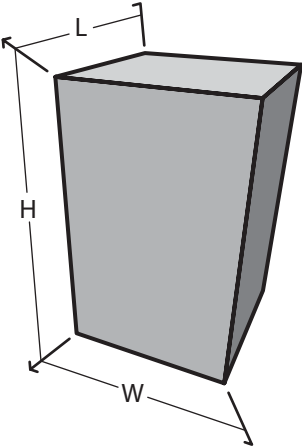

# Sculpture & Figure

401012

Dimension & Mounting

Dimension :

Length (L)	Width (W)	Height (H)
65	65	75
cm.	cm.	cm.

Mounting :

Surface, Recessed