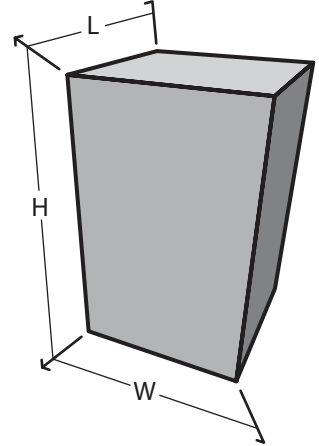

Sculpture & Figure

401007

Dimension & Mounting

Dimension :

Length (L)	Width (W)	Height (H)
90	90	155
cm.	cm.	cm.

Mounting :

Surface, Recessed

Color & Texture