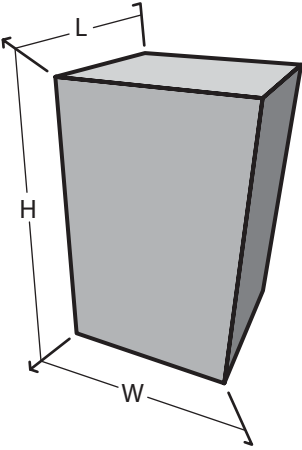

Sculpture & Figure

401005

Dimension & Mounting

Dimension :

Length (L)	Width (W)	Height (H)
170	170	150
cm.	cm.	cm.

Mounting :

Surface, Recessed

Color & Texture