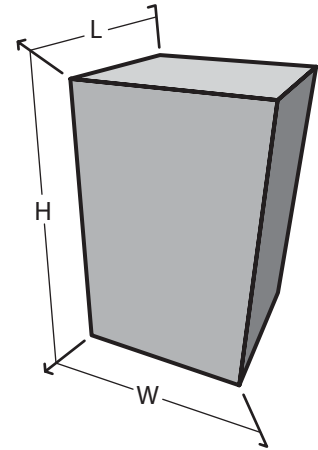

Sculpture & Figure

401004

Dimension & Mounting

Dimension :

| Length (L) | Width (W) | Height (H) |
|------------|-----------|------------|
| 180 | 180 | 240 |
| cm. | cm. | cm. |

Mounting :

Surface, Recessed