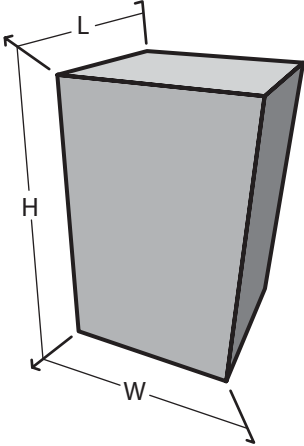

Sculpture & Figure

401001

Dimension & Mounting

Dimension :

Length (L)	Width (W)	Height (H)
220	220	160
cm.	cm.	cm.

Mounting :

Surface, Recessed

Color & Texture