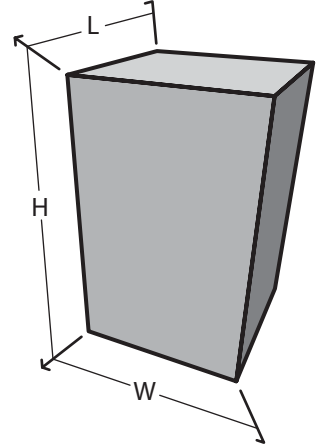

Sculpture & Figure

301010

Dimension & Mounting

Dimension :

Length (L)	Width (W)	Height (H)
70	70	60
cm.	cm.	cm.

Mounting :

Surface, Recessed

Color & Texture