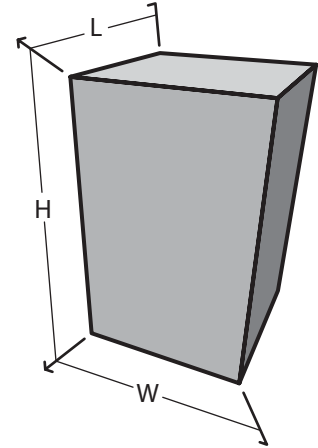

Sculpture & Figure

301009

Dimension & Mounting

Dimension :

Length (L)	Width (W)	Height (H)
80	80	61
cm.	cm.	cm.

Mounting :

Surface, Recessed

Color & Texture