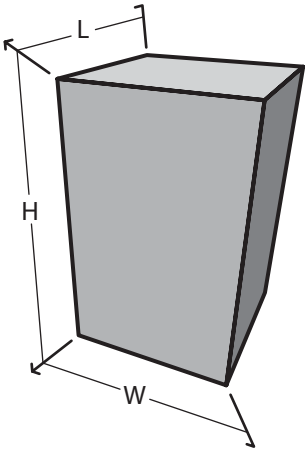

Sculpture & Figure

301007

Dimension & Mounting

Dimension :

Length (L)	Width (W)	Height (H)
90	90	65
cm.	cm.	cm.

Mounting :

Surface, Recessed

Color & Texture