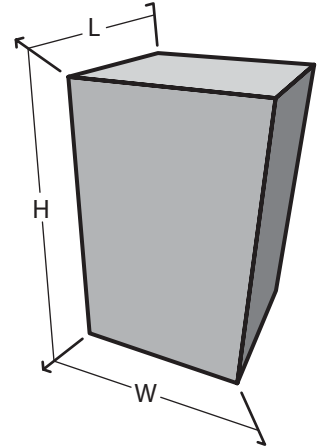

Sculpture & Figure

30 1006

Dimension & Mounting

Dimension :

Length (L)	Width (W)	Height (H)
55	55	45
cm.	cm.	cm.

Mounting :

Surface, Recessed

Color & Texture