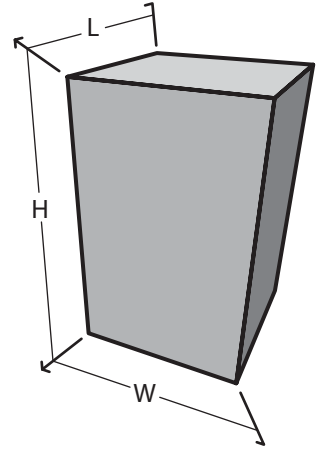

Sculpture & Figure

301004

Dimension & Mounting

Dimension :

Length (L)	Width (W)	Height (H)
44	44	33
cm.	cm.	cm.

Mounting :

Surface, Recessed

Color & Texture