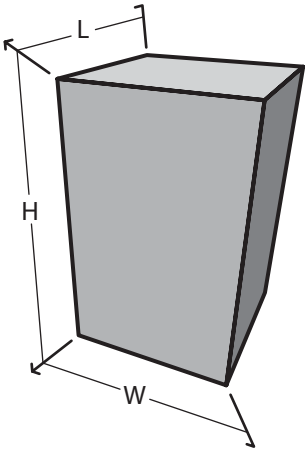

# Sculpture & Figure

301002

Dimension & Mounting

Dimension :

Length (L)	Width (W)	Height (H)
71	71	80
cm.	cm.	cm.

Mounting :

Surface, Recessed