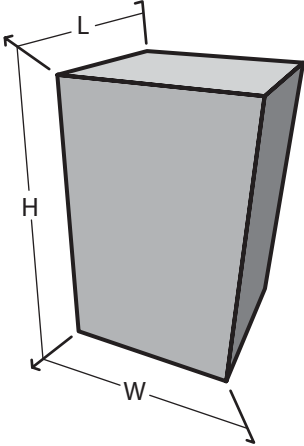

Sculpture & Figure

301001

Dimension & Mounting

Dimension :

Length (L)	Width (W)	Height (H)
70	70	80
cm.	cm.	cm.

Mounting :

Surface, Recessed

Color & Texture