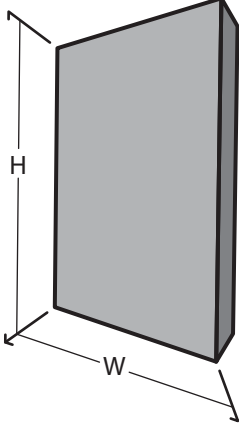

# Sculpture & Figure

201015

Dimension & Mounting

Dimension :

Length (L)	Width (W)	Height (H)
35	76	206
cm.	cm.	cm.

Mounting :

Surface, Recessed, Wall-Hanging