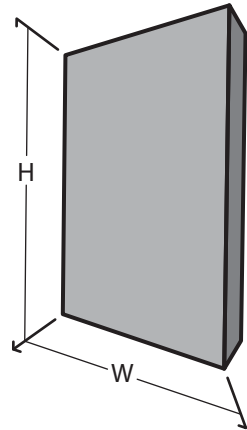

Sculpture & Figure

201014

Dimension & Mounting

Dimension :

Length (L)	Width (W)	Height (H)
35	76	206
cm.	cm.	cm.

Mounting :

Surface, Recessed, Wall-Hanging

Color & Texture