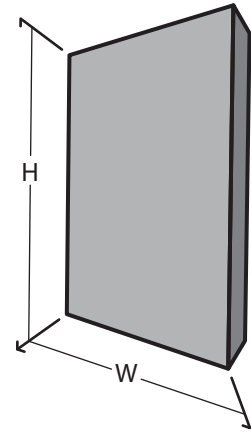

Sculpture & Figure

201013

Dimension & Mounting

Dimension :

Length (L)	Width (W)	Height (H)
35	76	206
cm.	cm.	cm.

Mounting :

Surface, Recessed, Wall-Hanging

Color & Texture