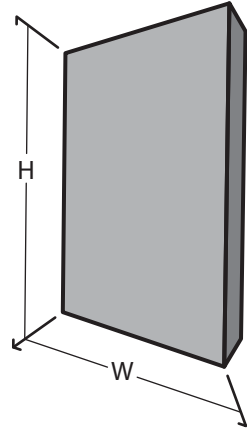

Sculpture & Figure

201012

Dimension & Mounting

Dimension :

Length (L)	Width (W)	Height (H)
35	76	206
cm.	cm.	cm.

Mounting :

Surface, Recessed, Wall-Hanging

Color & Texture