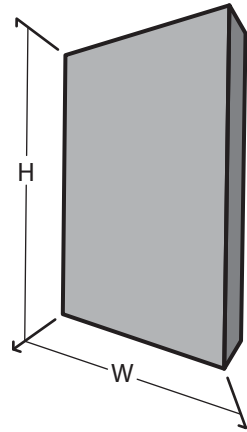

# Sculpture & Figure

201010

Dimension & Mounting

Dimension :

Length (L)	Width (W)	Height (H)
35	76	206
cm.	cm.	cm.

Mounting :

Surface, Recessed, Wall-Hanging