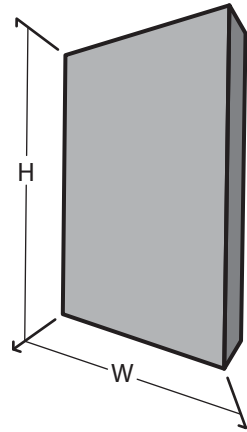

Sculpture & Figure

201009

Dimension & Mounting

Dimension :

Length (L)	Width (W)	Height (H)
26	67	198
cm.	cm.	cm.

Mounting :

Surface, Recessed, Wall-Hanging

Color & Texture