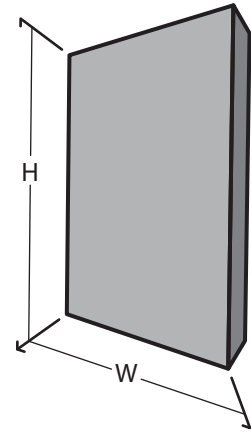

Sculpture & Figure

201008

Dimension & Mounting

Dimension :

Length (L)	Width (W)	Height (H)
35	76	206
cm.	cm.	cm.

Mounting :

Surface, Recessed, Wall-Hanging

Color & Texture