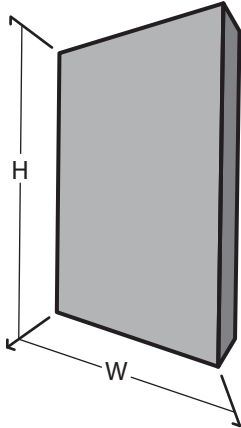

Sculpture & Figure

201007

Dimension & Mounting

Dimension :

Length (L)	Width (W)	Height (H)
26	67	198
cm.	cm.	cm.

Mounting :

Surface, Recessed, Wall-Hanging

Color & Texture