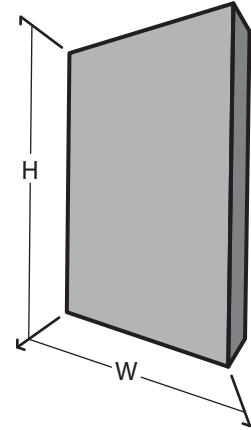

Sculpture & Figure

201005

Dimension & Mounting

Dimension :

Length (L)	Width (W)	Height (H)
30	63	175
cm.	cm.	cm.

Mounting :

Surface, Recessed, Wall-Hanging

Color & Texture