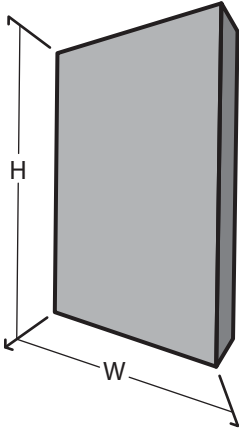

# Sculpture & Figure

201004

Dimension & Mounting

Dimension :

Length (L)	Width (W)	Height (H)
n/a	n/a	n/a
cm.	cm.	cm.

Mounting :

Surface, Recessed, Wall-Hanging