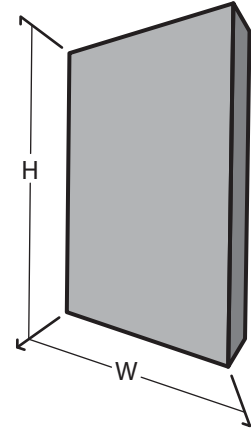

# Sculpture & Figure

201003

Dimension & Mounting

Dimension :

Length (L)	Width (W)	Height (H)
n/a	38	72
cm.	cm.	cm.

Mounting :

Surface, Recessed, Wall-Hanging