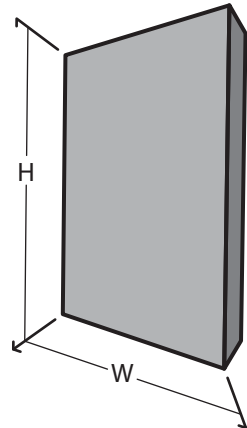

# Sculpture & Figure

201002

Dimension & Mounting

Dimension :

Length (L)	Width (W)	Height (H)
n/a	57	85
cm.	cm.	cm.

Mounting :

Surface, Recessed, Wall-Hanging