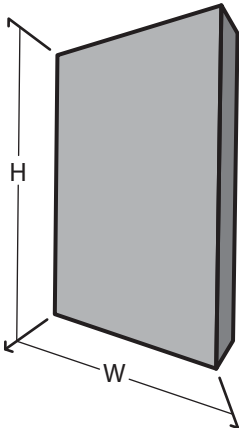

# Sculpture & Figure

201001

Dimension & Mounting

Dimension :

Length (L)	Width (W)	Height (H)
n/a	n/a	n/a
cm.	cm.	cm.

Mounting :

Surface, Recessed, Wall-Hanging