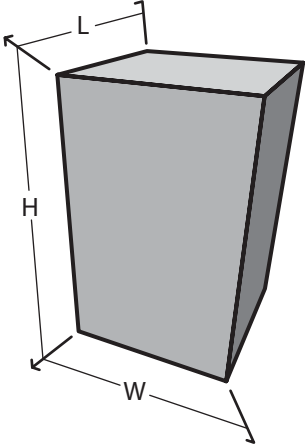

Sculpture & Figure

107029

Dimension & Mounting

Dimension : / Unit

Length (L)	Width (W)	Height (H)
n/a	n/a	n/a
cm.	cm.	cm.

Mounting :

Surface, Recessed

Color & Texture