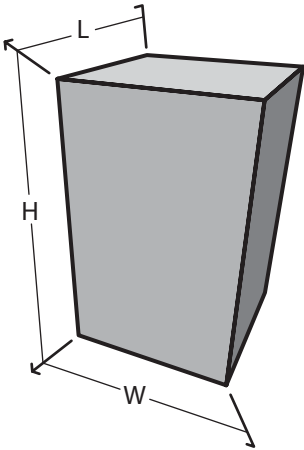

Sculpture & Figure

107028

Dimension & Mounting

Dimension : / Unit

Length (L)	Width (W)	Height (H)
n/a	n/a	n/a
cm.	cm.	cm.

Mounting :

Surface, Recessed

Color & Texture