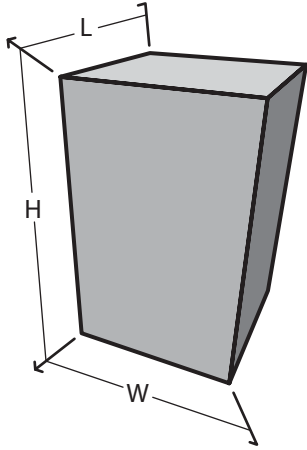

Sculpture & Figure

107027

Dimension & Mounting

Dimension :

Length (L)	Width (W)	Height (H)
n/a	13	15
cm.	cm.	cm.

Mounting :

Surface, Recessed

Color & Texture