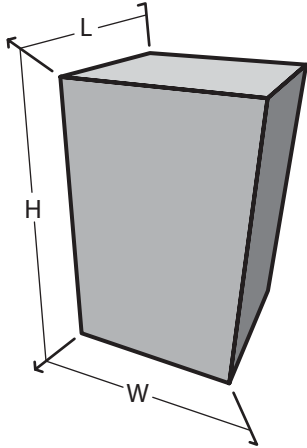

Sculpture & Figure

107022

Dimension & Mounting

Dimension :

Length (L)	Width (W)	Height (H)
n/a	15	17
cm.	cm.	cm.

Mounting :

Surface, Recessed

Color & Texture