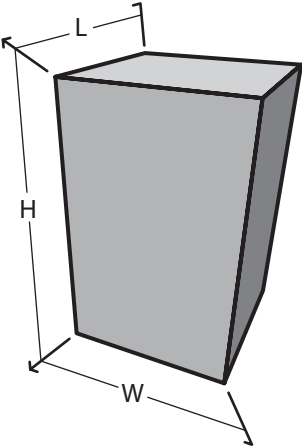

Sculpture & Figure

107001

Dimension & Mounting

Dimension :

Length (L)	Width (W)	Height (H)
82	42	114
cm.	cm.	cm.

Mounting :

Surface, Recessed

Color & Texture