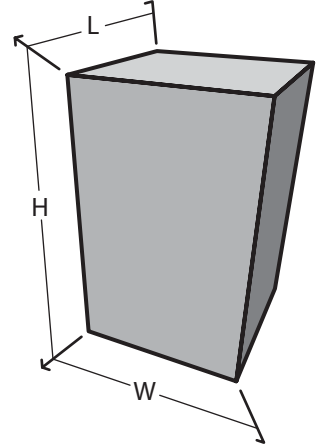

Sculpture & Figure

106004

Dimension & Mounting

Dimension :

Length (L)	Width (W)	Height (H)
n/a	n/a	n/a
cm.	cm.	cm.

Mounting :

Surface, Recessed

Color & Texture