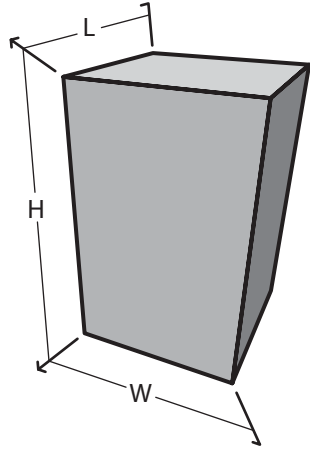

Sculpture & Figure

105021

Dimension & Mounting

Dimension :

Length (L)	Width (W)	Height (H)
n/a	22	32
cm.	cm.	cm.

Mounting :

Surface, Recessed

Color & Texture