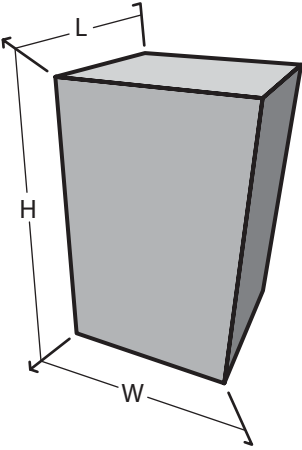

Sculpture & Figure

105012

Dimension & Mounting

Dimension :

Length (L)	Width (W)	Height (H)
45	58	77
cm.	cm.	cm.

Mounting :

Surface, Recessed

Color & Texture