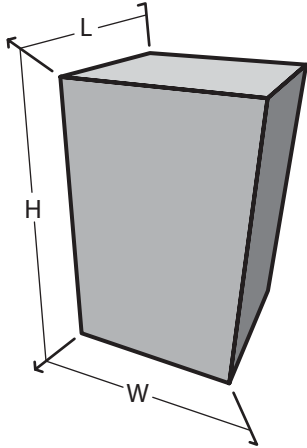

Sculpture & Figure

105010

Dimension & Mounting

Dimension :

Length (L)	Width (W)	Height (H)
n/a	n/a	n/a
cm.	cm.	cm.

Mounting :

Surface, Recessed

Color & Texture