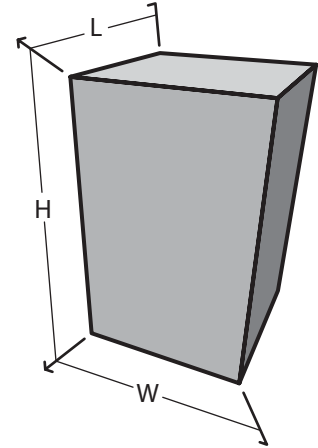

Sculpture & Figure

105009

Dimension & Mounting

Dimension :

Length (L)	Width (W)	Height (H)
34	36	45
cm.	cm.	cm.

Mounting :

Surface, Recessed

Color & Texture