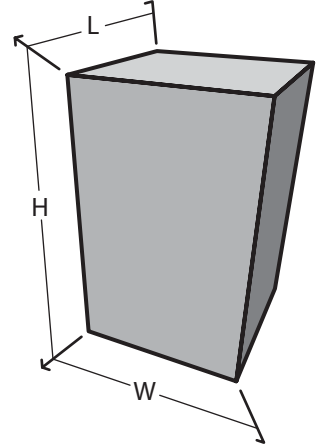

Sculpture & Figure

105008

Dimension & Mounting

Dimension :

Length (L)	Width (W)	Height (H)
27	29	40
cm.	cm.	cm.

Mounting :

Surface, Recessed

Color & Texture