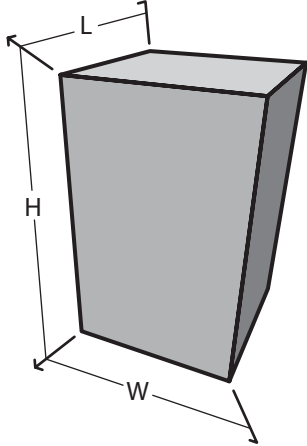

Sculpture & Figure

105007

Dimension & Mounting

Dimension :

Length (L)	Width (W)	Height (H)
30	30	45
cm.	cm.	cm.

Mounting :

Surface, Recessed

Color & Texture