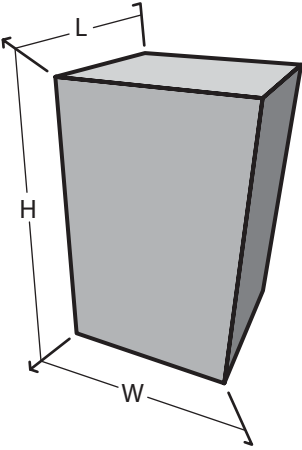

Sculpture & Figure

105004

Dimension & Mounting

Dimension :

Length (L)	Width (W)	Height (H)
30	30	50
cm.	cm.	cm.

Mounting :

Surface, Recessed

Color & Texture