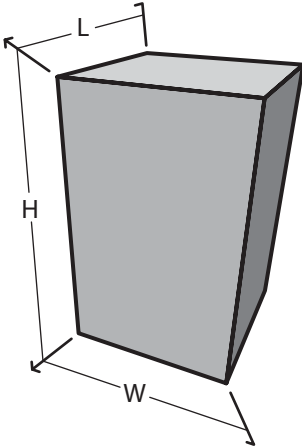

Sculpture & Figure

105002

Dimension & Mounting

Dimension :

Length (L)	Width (W)	Height (H)
45	57	67
cm.	cm.	cm.

Mounting :

Surface, Recessed

Color & Texture