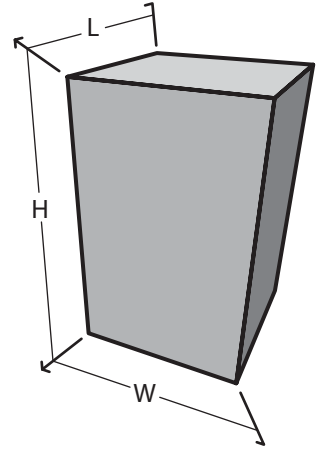

Sculpture & Figure

104004

Dimension & Mounting

Dimension :

Length (L)	Width (W)	Height (H)
20	23	42
cm.	cm.	cm.

Mounting :

Surface, Recessed

Color & Texture