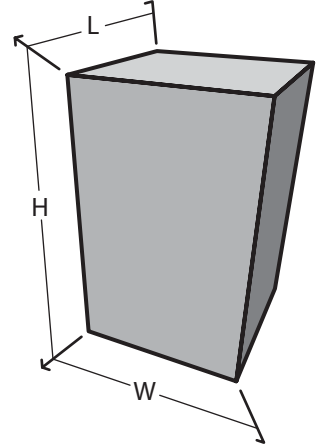

Sculpture & Figure

104001

Dimension & Mounting

Dimension :

| Length (L) | Width (W) | Height (H) |
|------------|-----------|------------|
| 44 | 44 | 88 |
| cm. | cm. | cm. |

Mounting :

Surface, Recessed

Color & Texture