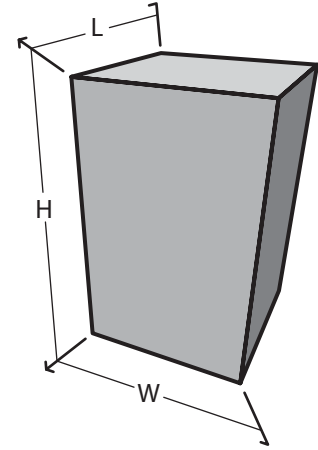

Sculpture & Figure

102017

Dimension & Mounting

Dimension :

Length (L)	Width (W)	Height (H)
29	27	35
cm.	cm.	cm.

Mounting :

Surface, Recessed

Color & Texture