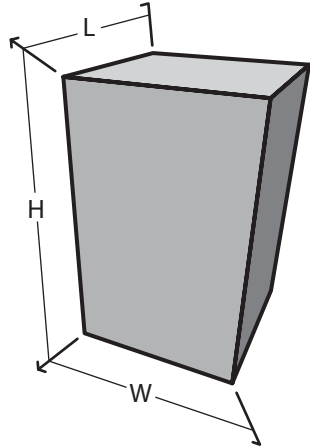

Sculpture & Figure

102016

Dimension & Mounting

Dimension :

Length (L)	Width (W)	Height (H)
28	26	53
cm.	cm.	cm.

Mounting :

Surface, Recessed

Color & Texture