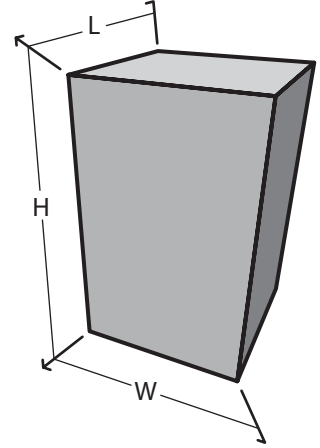

Sculpture & Figure

101048

Dimension & Mounting

Dimension :

Length (L)	Width (W)	Height (H)
n/a	28	28
cm.	cm.	cm.

Mounting :

Surface, Recessed

Color & Texture