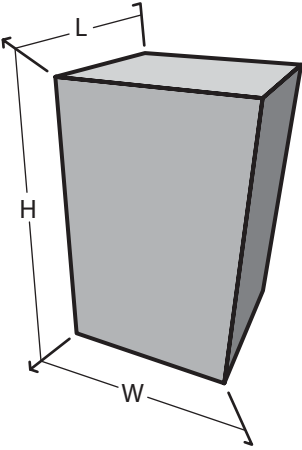

Sculpture & Figure

101044

Dimension & Mounting

Dimension :

Length (L)	Width (W)	Height (H)
40	20	69
cm.	cm.	cm.

Mounting :

Surface, Recessed

Color & Texture