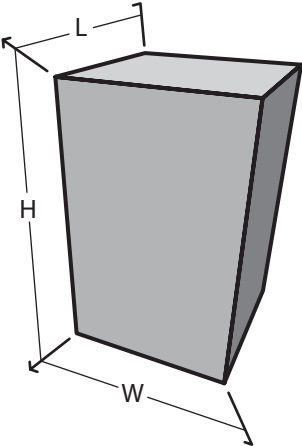

# Sculpture & Figure

101034

Dimension & Mounting

Dimension :

Length (L)	Width (W)	Height (H)
70	80	130
45	50	70
cm.	cm.	cm.

Mounting :

Surface, Recessed