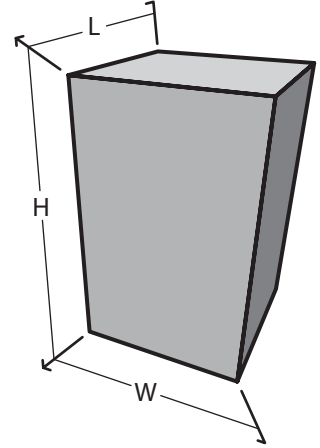

Sculpture & Figure

101004

Dimension & Mounting

Dimension :

Length (L)	Width (W)	Height (H)
45	70	67
cm.	cm.	cm.

Mounting :

Surface, Recessed

Color & Texture