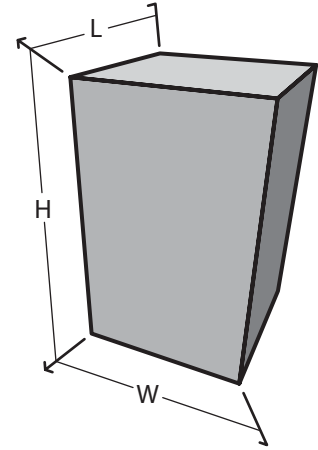

Sculpture & Figure

101003

Dimension & Mounting

Dimension :

Length (L)	Width (W)	Height (H)
48	76	64
cm.	cm.	cm.

Mounting :

Surface, Recessed

Color & Texture