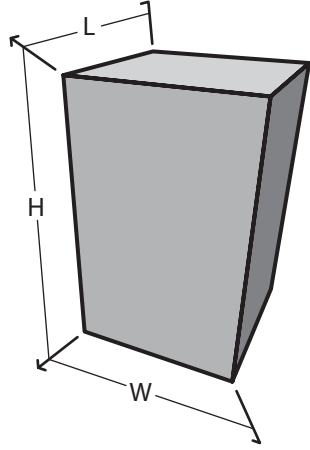

Sculpture & Figure

101002

Dimension & Mounting

Dimension :

Length (L)	Width (W)	Height (H)
n/a	70	140
cm.	cm.	cm.

Mounting :

Surface, Recessed

Color & Texture